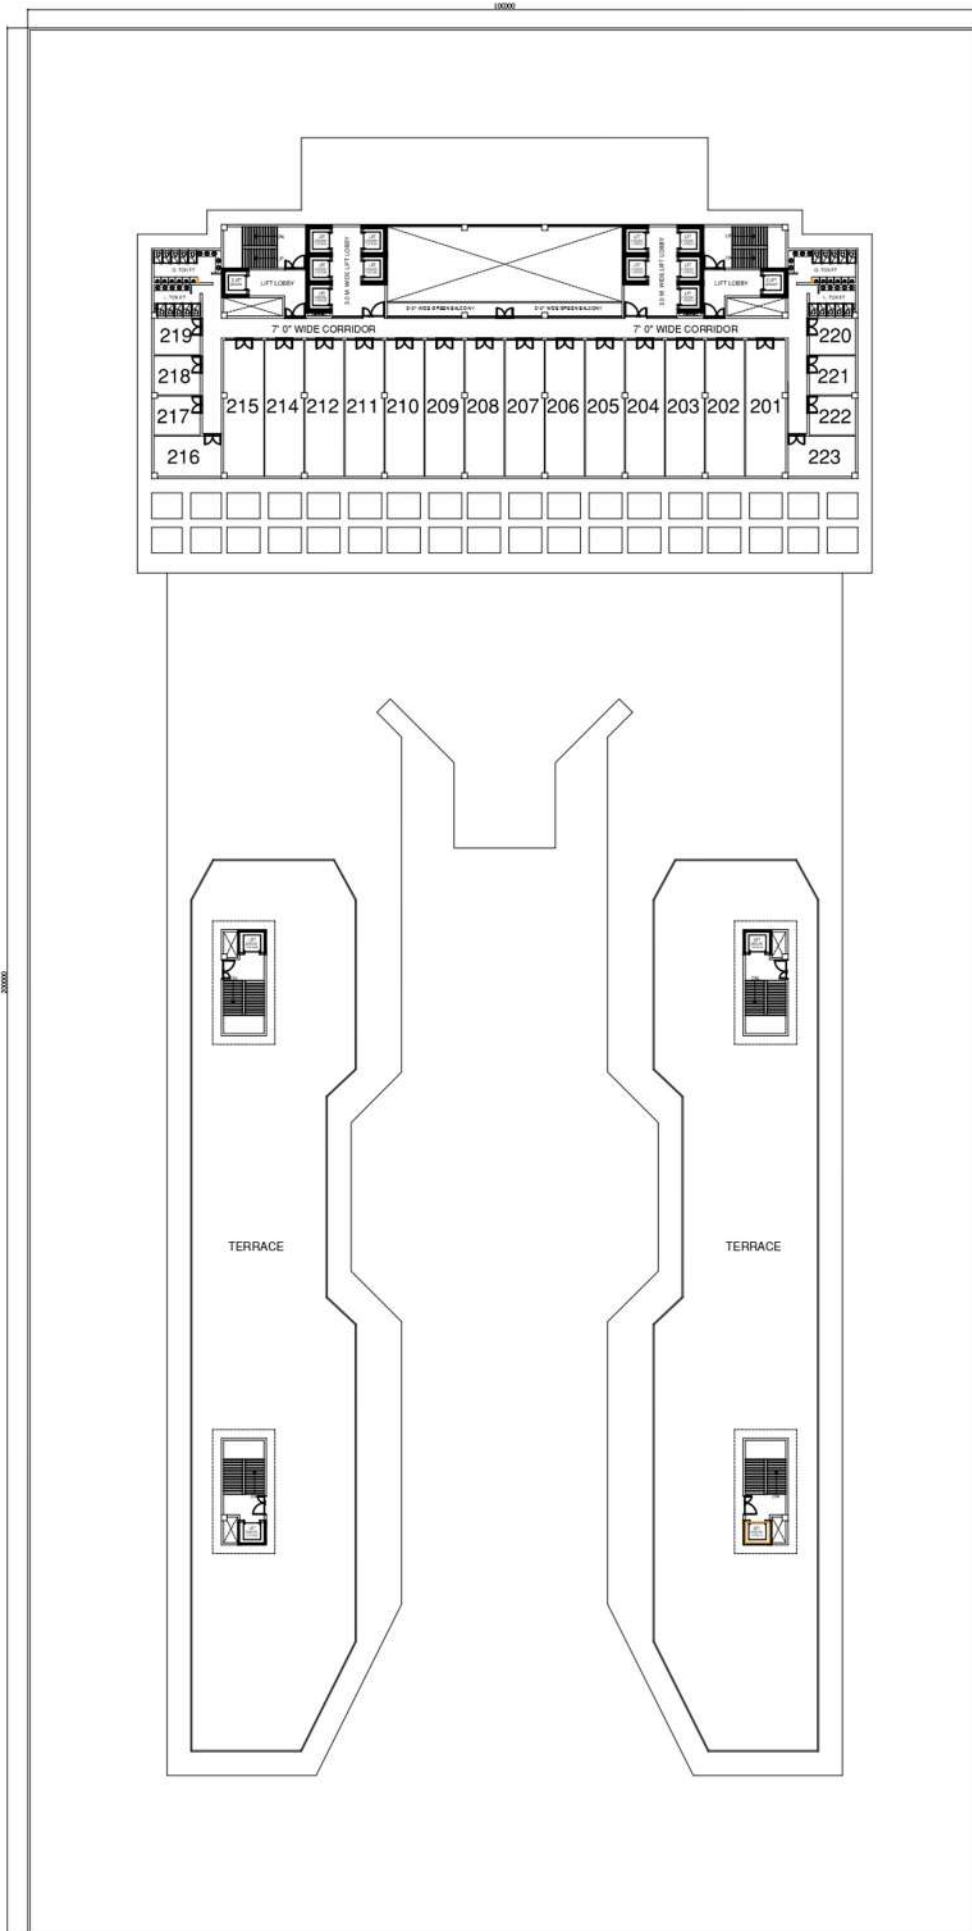

GROUND FLOOR PLAN

PROPOSED ONE ESTATE - I.T. PARK  
KRISHNA APRA PROJECTS PVT. LTD, AT SECTOR-62, NOIDA.

GIAN P MATHUR & ASSOCIATES (P) LTD  
ARCHITECTS, ENGINEERS & PLANNERS

LOWER GROUND FLOOR PLAN

OFFICE\_SECOND FLOOR PLAN