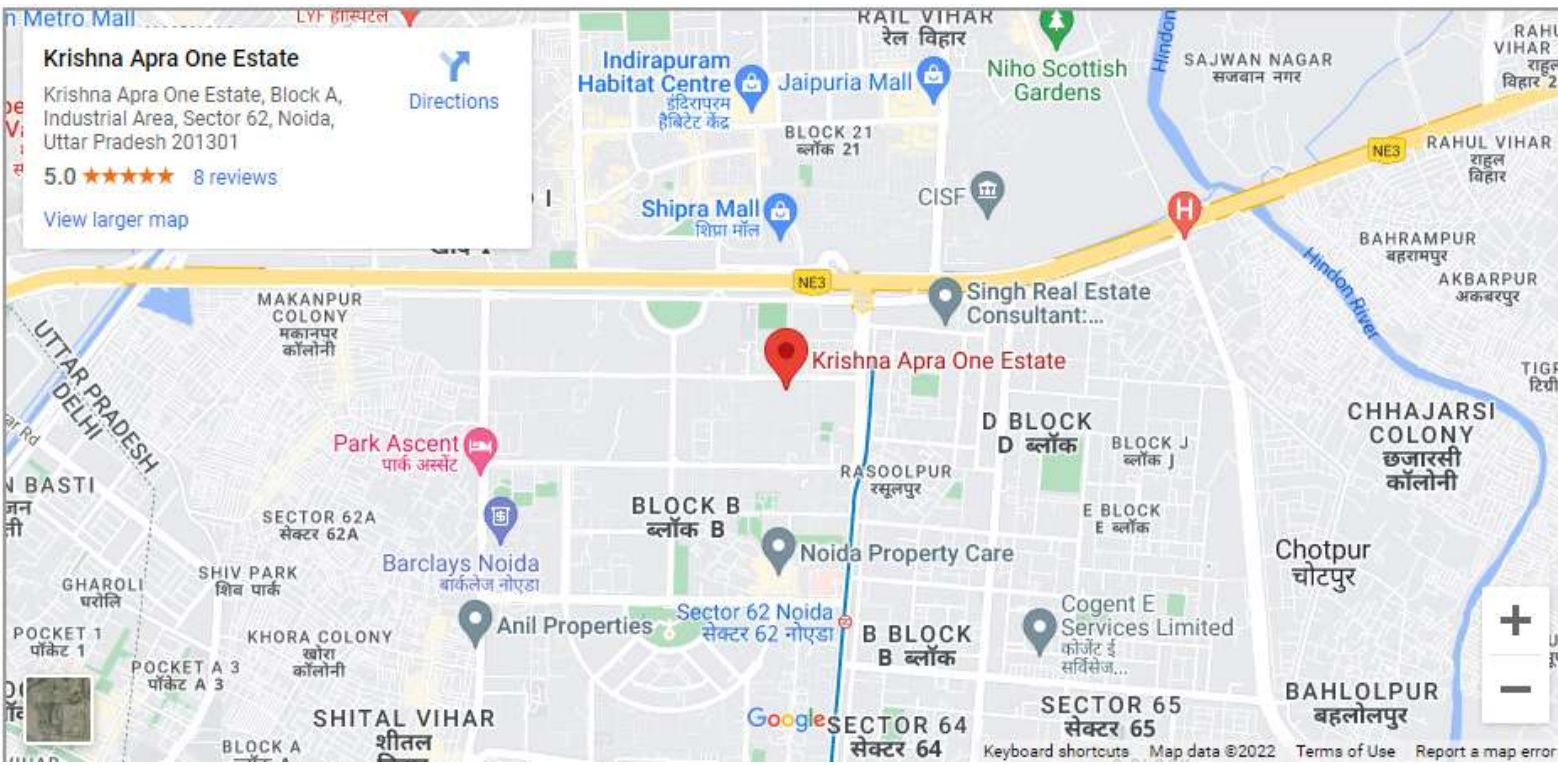

### Krishna Apra One Estate

Krishna Apra One Estate, Block A,  
Industrial Area, Sector 62, Noida,  
Uttar Pradesh 201301

5.0 ★★★★★ 8 reviews

[View larger map](#)

Directions

Indirapuram  
Habitat Centre  
इंदिरापुरम  
हैबिटेट केंद्र