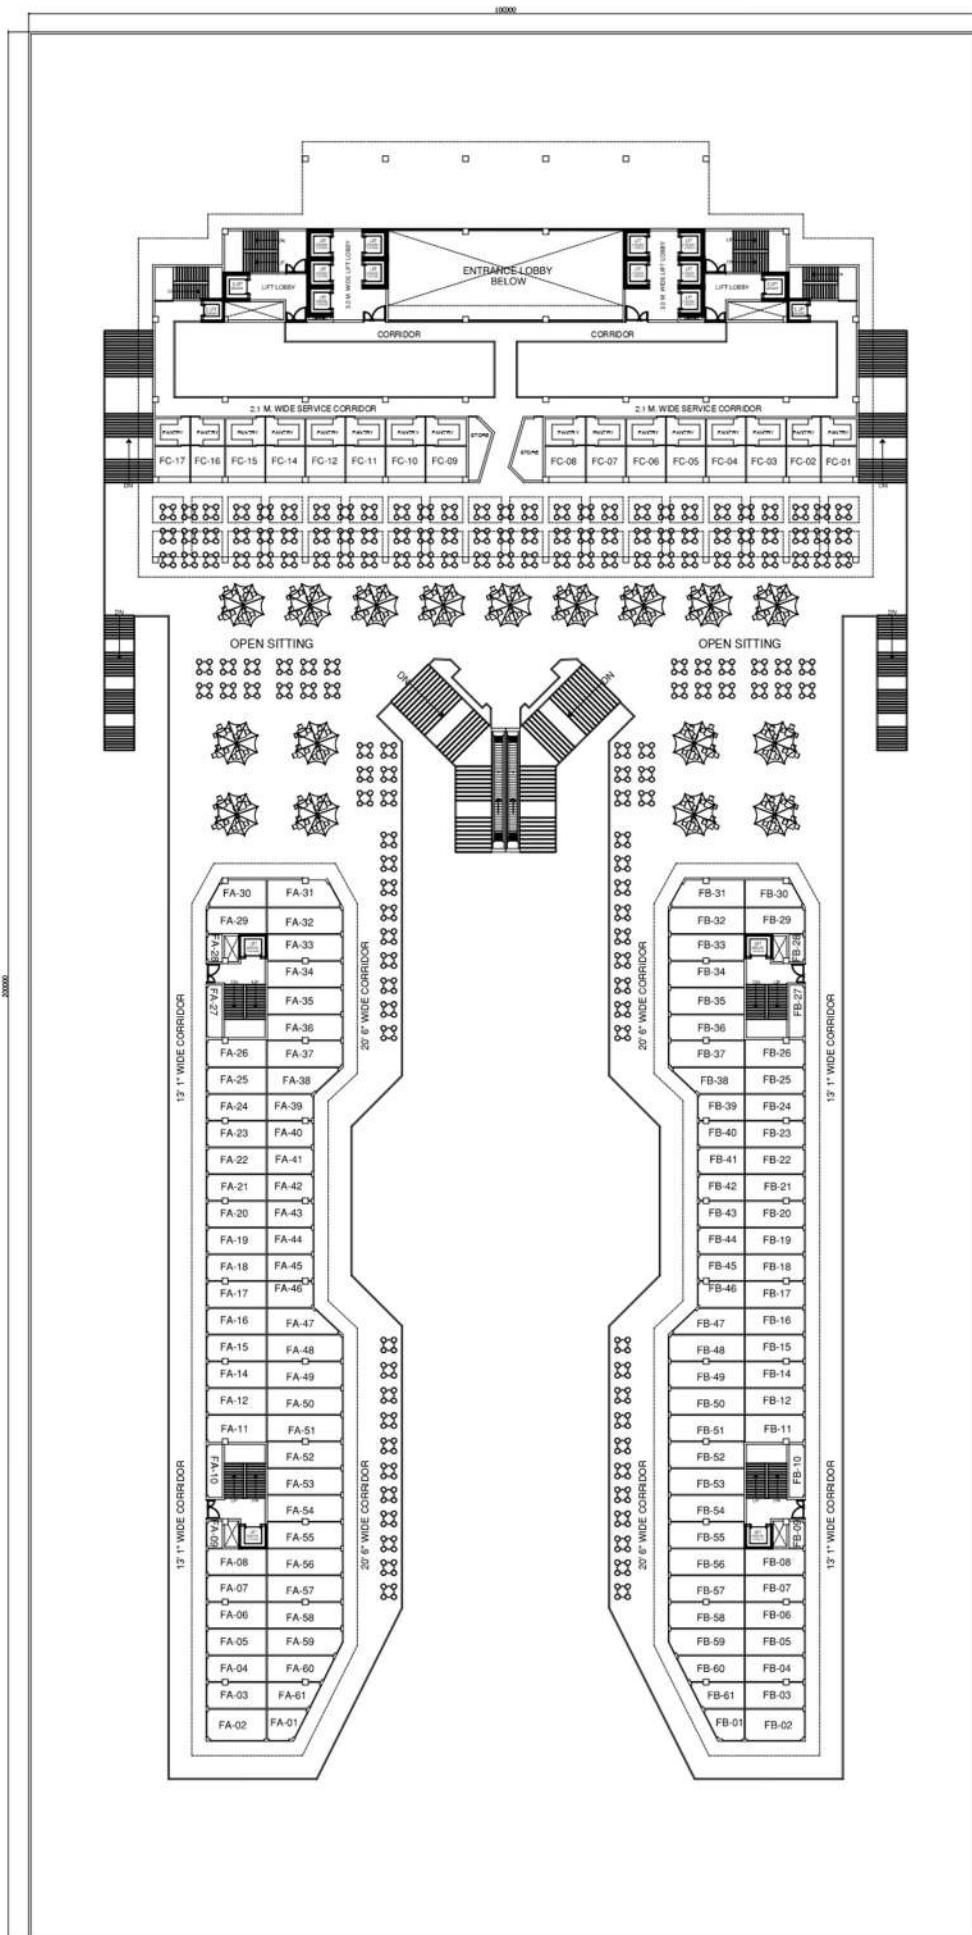

# ONE ESTATE

Sector-62 NOIDA

**Office Space, Retail Shop  
Food Court**

FIRST FLOOR PLAN

PROPOSED ONE ESTATE - I.T. PARK  
 KRISHNA APRA PROJECTS PVT. LTD, AT SECTOR-62, NOIDA.

GIAN P MATHUR & ASSOCIATES (P) LTD  
 ARCHITECTS, ENGINEERS & PLANNERS

10000

6000 WIDE DRIVEWAY

RAMP DN

RAMP UP

DROOP OFF

ENTRANCE LOBBY

6000 MM WIDE DRIVEWAY

6000 MM WIDE DRIVEWAY