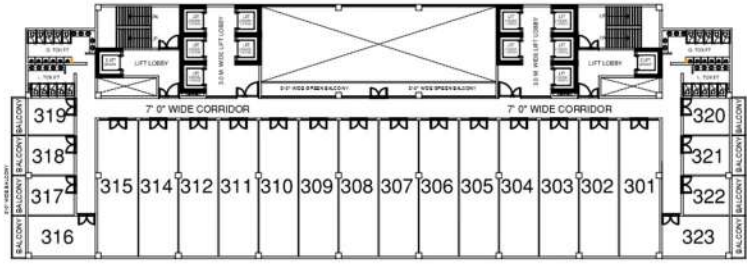

GROUND FLOOR PLAN

PROPOSED ONE ESTATE - I.T. PARK  
KRISHNA APRA PROJECTS PVT. LTD, AT SECTOR-62, NOIDA.

GIAN P MATHUR & ASSOCIATES (P) LTD  
ARCHITECTS, ENGINEERS & PLANNERS

LOWER GROUND FLOOR PLAN

OFFICE\_SECOND FLOOR PLAN